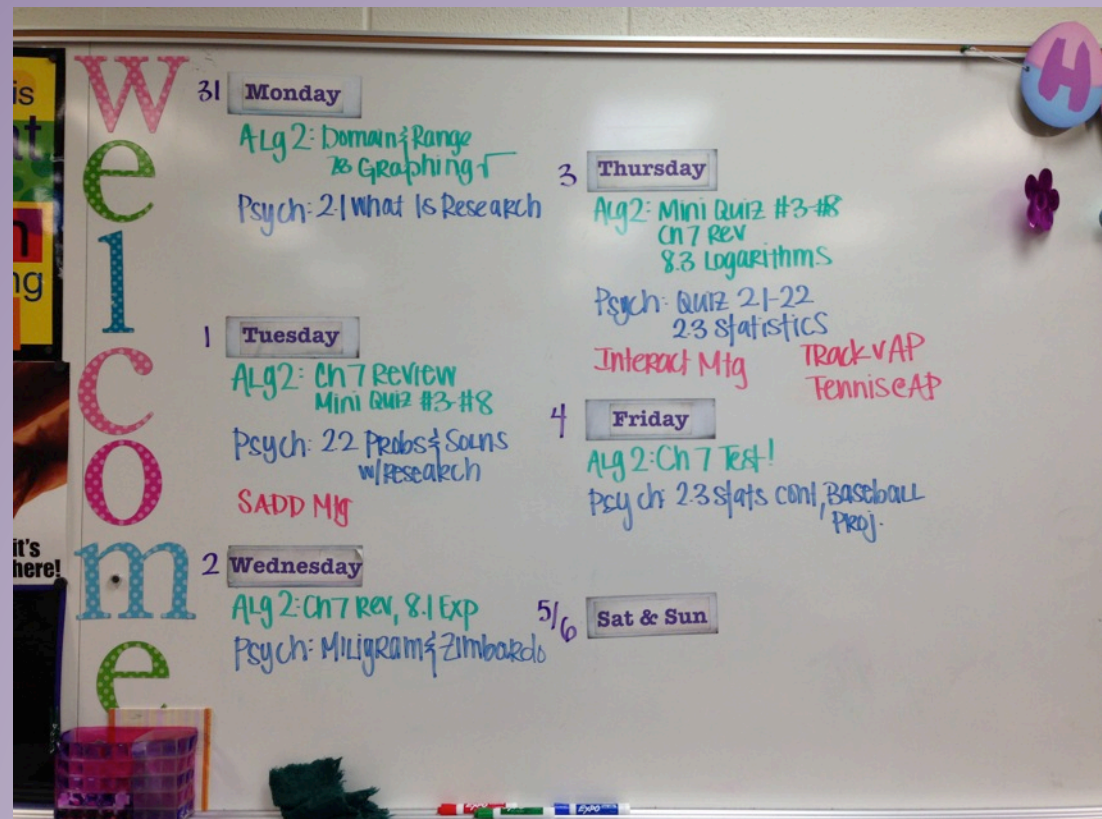

My Classroom

Classroom Calendar

- The date
- The weekly plan for each of my classes
- Updates on quizzes, tests, reviews, etc.
- Activities like club meetings, athletic contests, etc.

My Classroom

Absent Work Folders